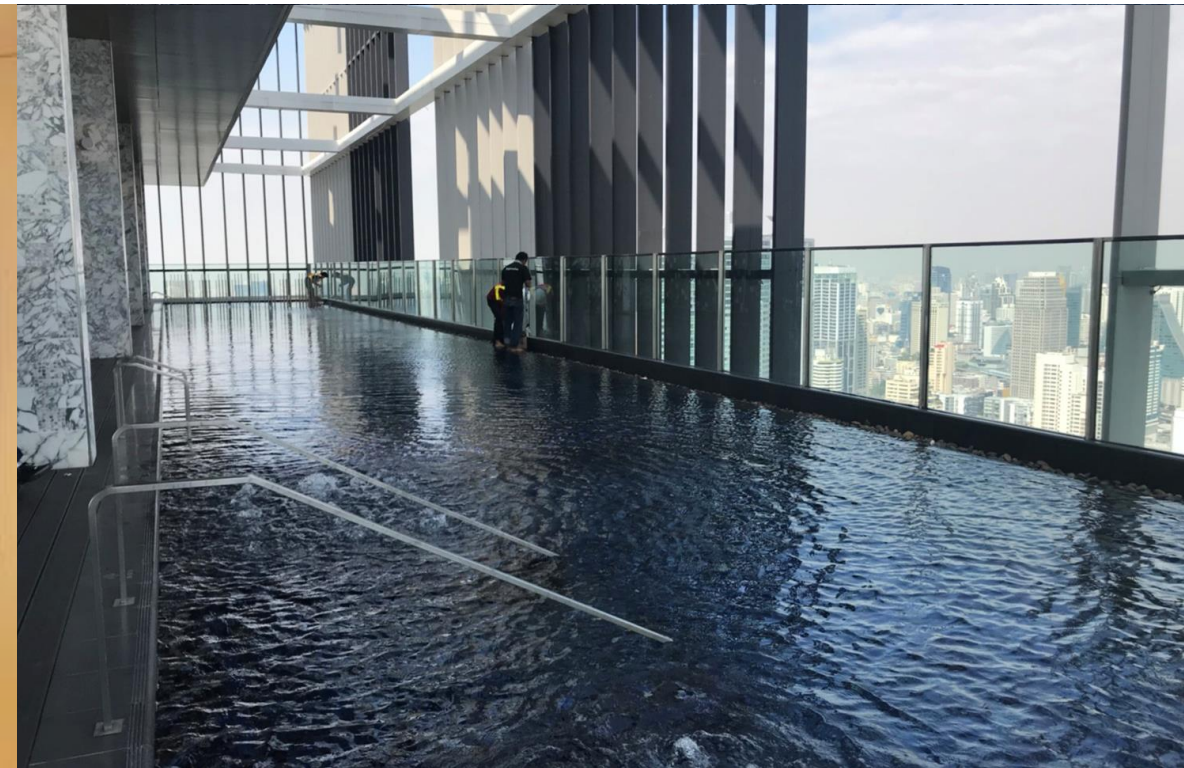

MORE PHOTOS